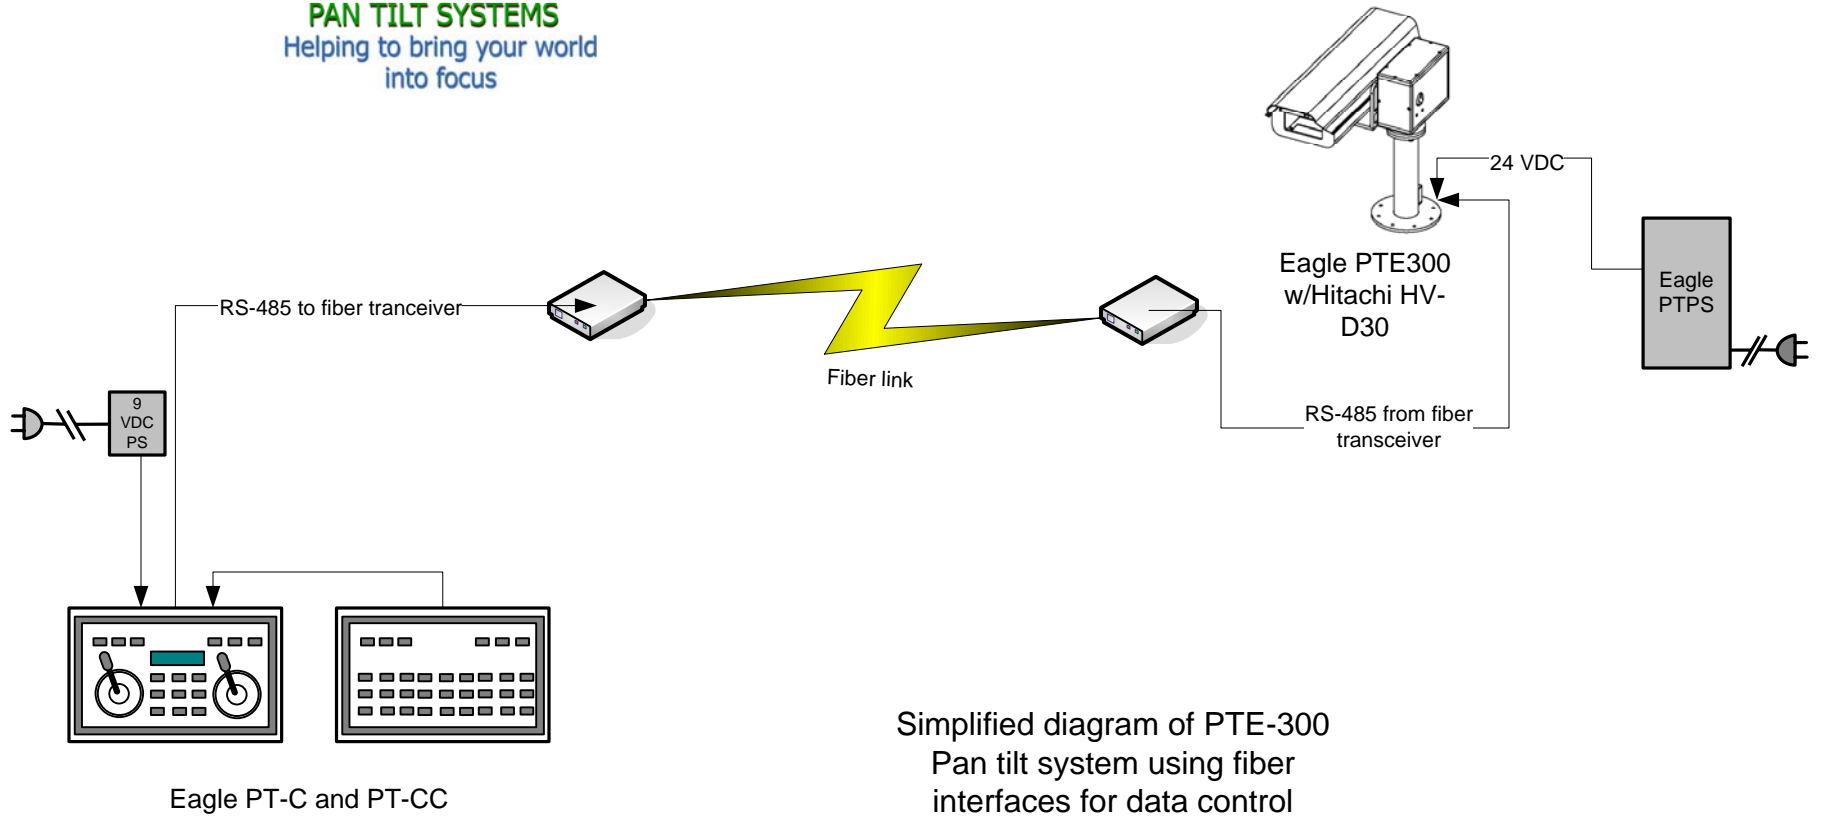

**EAGLE**  
PAN TILT SYSTEMS  
Helping to bring your world  
into focus

Simplified diagram of PTE-300  
Pan tilt system using fiber  
interfaces for data control